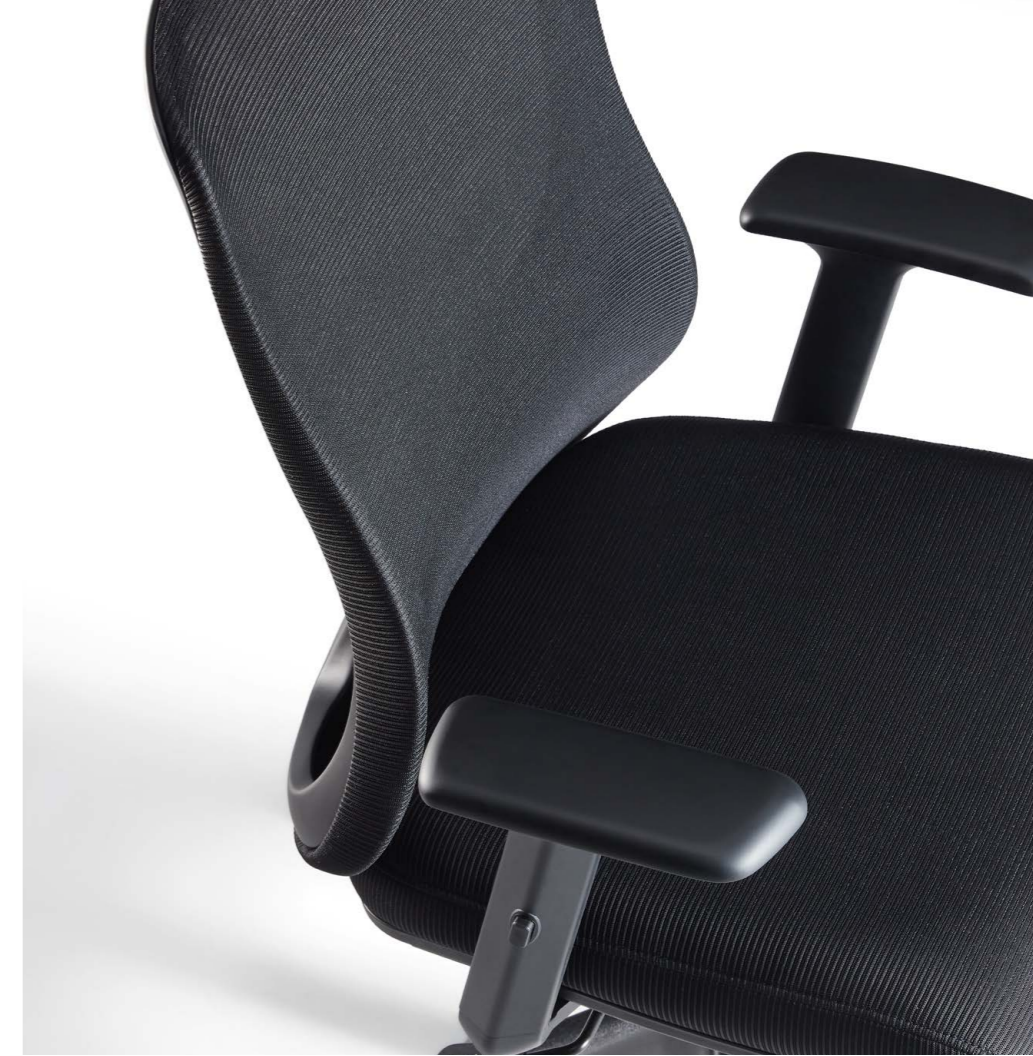

Inspired by the movie Alien, the chair is constructed with lines with a science-fiction-like vibe and endowed with a surrealism characteristic. Let's sit down and enter another dimension of office space.

With smooth lines, a futuristic sense and extreme visual tension, the back frame of Alien brings a certain mysterious accent to your office. The sandblasted PA fiberglass and the flowing lines make this chair look like a swaying alien under sunlight.

A high-quality office chair should offer its user firm support while still being flexible and air-permeable. Alien adopts Korean Wintex elastic mesh, of which 0.5mm air vents ensure quick emission of heat and moisture, keeping your body fresh and clean. Fabrics of different densities are designed for providing an overall support to your thigh, bottom, hipbone, waist and back. Say bye-bye to tiredness resulted from long-time sitting.

Armrest height adjustment

Lounge-like backrest

Back frame

Nylon castor

Science will unveil its magic once you step into a science and technology museum. The unique Alien chair will take you to a trip to the future office once you sit on it.