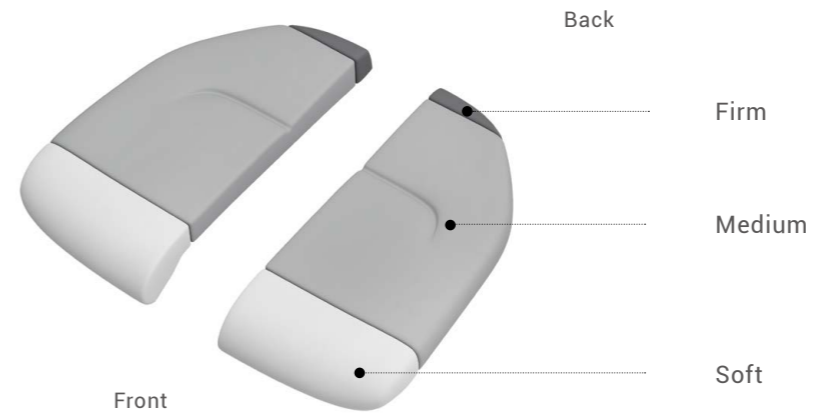

The three-stage cushion makes a mix of soft, medium and firm foams, offering long-lasting comfort.