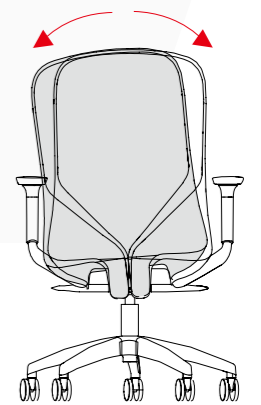

左右摇摆角度 $\pm 10^\circ$
Seat Swing Angle (to right/left) ± 10 Degrees