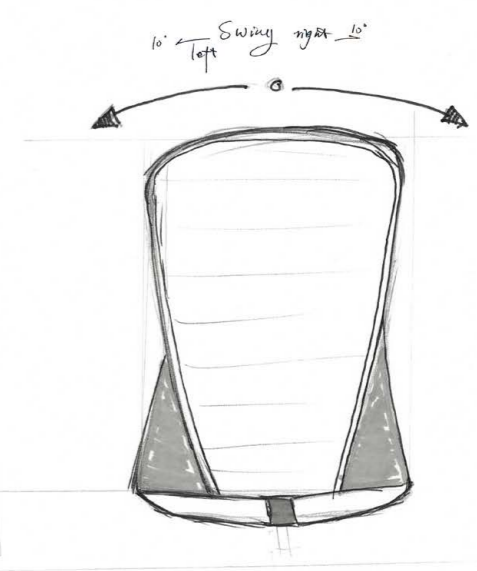

Aveza, crafted by the cutting-edge German design studio FORM AND BRANCH, is inspired by the wings of a flying bird. It is a chair that swings with you flexibly while keeps its own balance, helping you break out of sedentary work style and adding more dynamic for the office elites at work.

AVEZA