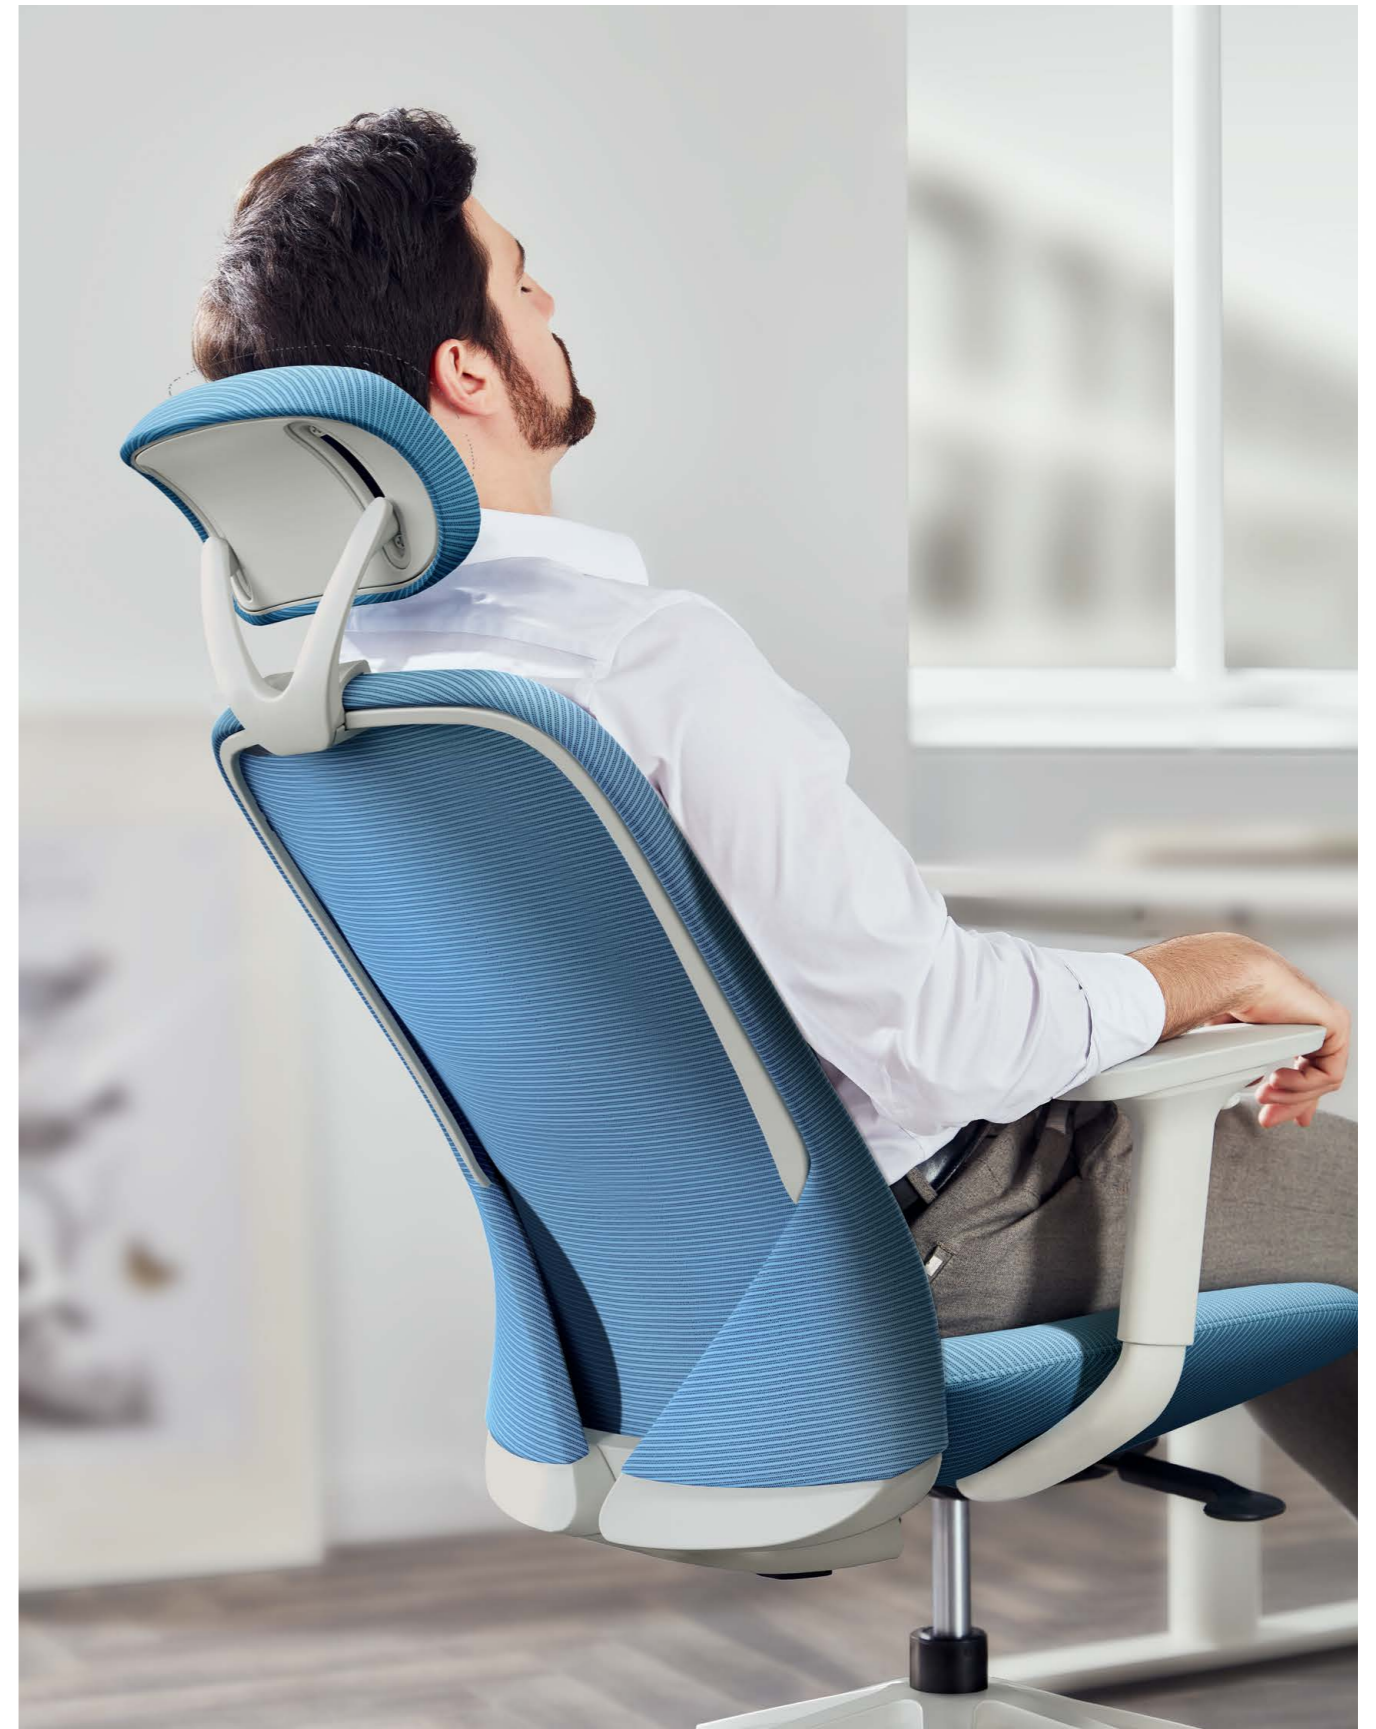

### **V-shaped backrest does everything for your back comfort**

A suitable office chair is your warm company in the nine-to-five working life, whose wide arms are indispensable along your career path. The V-shaped back support perfectly fits your back like a stretched wing and eases your lumbar and back like tender hands. The ergonomic design of the backrest allows easy adjustment according to your sitting position. This slight change for your back brings totally new level of comfort.

### Aveza, Born For Sport

Have you ever wondered how many moves a person would take in the office in a day? Drinking water, browsing websites, writing plans, passing documents, communicating with colleagues...How could one possibly go without a versatile chair? Aveza's unique dynamic mechanism design empowers your 360 joints and 700+ pieces of muscles to move effectively with the backrest sway, greatly increasing your work efficiency.