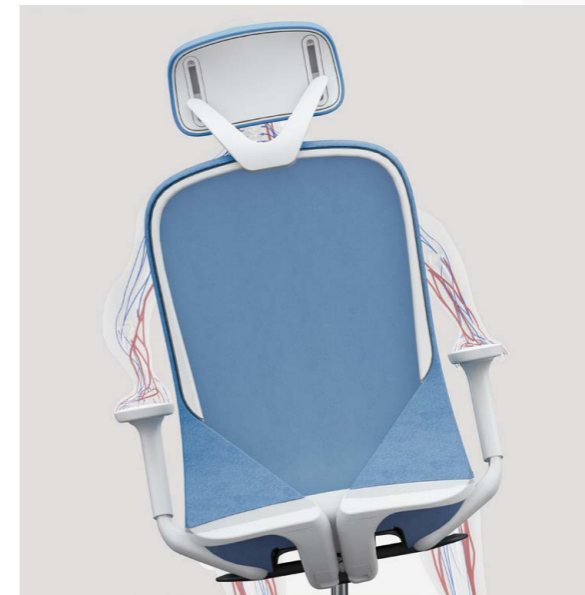

### **V-shaped backrest does everything for your back comfort**

A suitable office chair is your warm company in the nine-to-five working life, whose wide arms are indispensable along your career path. The V-shaped back support perfectly fits your back like a stretched wing and eases your lumbar and back like tender hands. The ergonomic design of the backrest allows easy adjustment according to your sitting position. This slight change for your back brings totally new level of comfort.

### Aveza, Born For Sport

Have you ever wondered how many moves a person would take in the office in a day? Drinking water, browsing websites, writing plans, passing documents, communicating with colleagues...How could one possibly go without a versatile chair? Aveza's unique dynamic mechanism design empowers your 360 joints and 700+ pieces of muscles to move effectively with the backrest sway, greatly increasing your work efficiency.

### A Fully Adjustable Chair Built For Your Comfort

With its ergonomic design, Aveza can be adjusted in accordance with the way you sit. No matter what your height and posture is, the chair can provide a most comfortable experience, meeting diverse work needs.