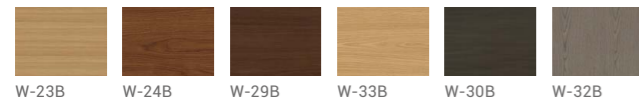

Creative Tea Table (Tabletop)  W-23B	 W-24B	 E-01	 E-09	 E-10	 E-13	 E-14	 W-32B	 W-33B	 W-30B	 Morandi Green	 Black
---	--	---	---	---	---	---	--	--	--	---	--

Main Color  S-77	 S-56	 S-53	 S-66	 S-57	 S-54	 S-59	 S-83	 S-84	 S-37	 S-10C	 S-43	Optional Color
---	---	---	---	---	---	---	---	---	---	--	---	----------------

Material

Modern Communication Tea Table (Tabletop)

Base

Main Color

Optional Color

Nordic Tea Table (Tabletop)

Stool

Base