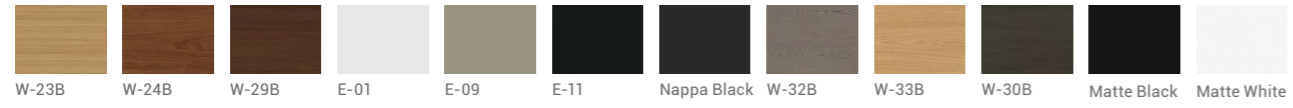

Material

Modern Communication Tea Table (Tabletop)

Base

Main Color