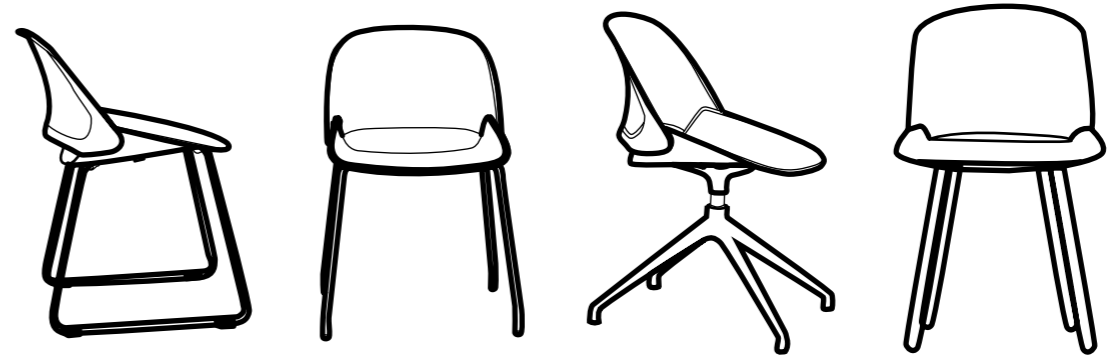

PLASTIC LOUNGE CHAIR

Wooden Legs \ Tube Metal Legs \

Four-star Metal Legs

Plastic Lounge Chair

In this complicated world, less is more, and a simplifying design would possibly bring another kind of pleasure.