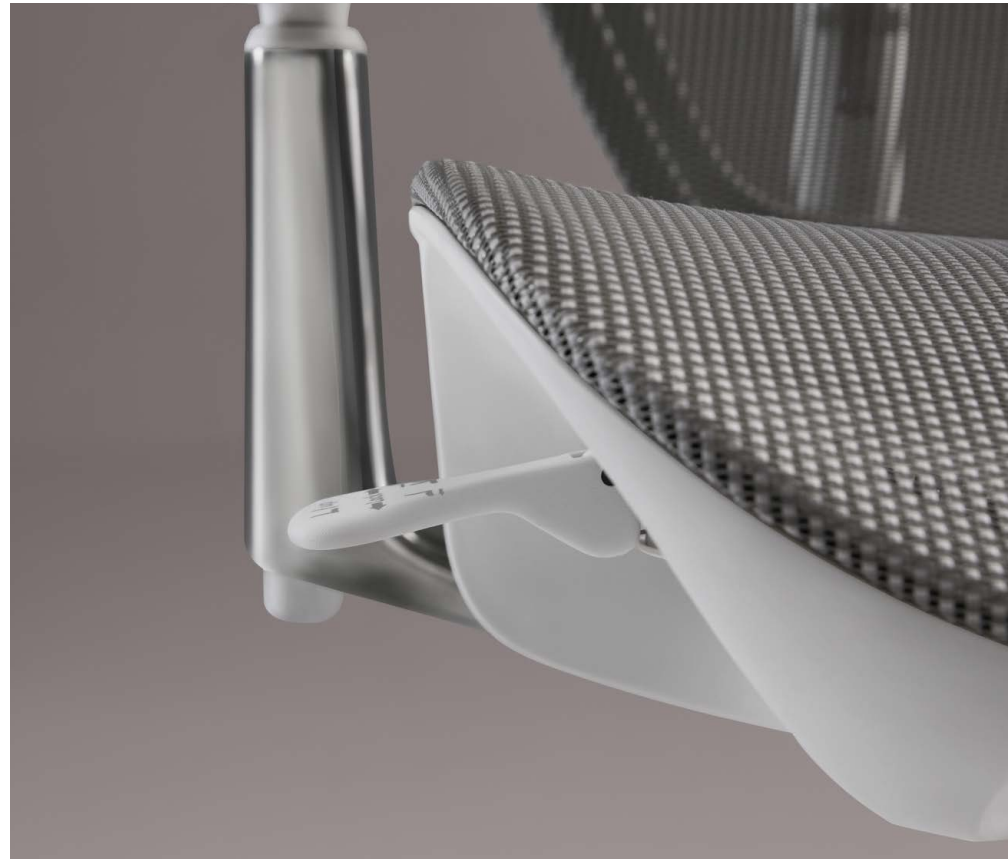

See, you are always sensitive to fashion and new trend.  
H'UP, with support of the artistically-designed H-shaped backrest, is  
the chair perfect for you.

**30mm Forward/Backward Adjustment**  
Adjust for better shoulder and neck comfort.

**100mm Height Adjustment**  
Fits all heights for consistent comfort.

**20mm Side-to-Side Adjustment**  
Adjust width for elbow and neck ease.

You are thinking, and indulging yourself in this happy moment.

**Dynamic Recline Adjustment**

20° dynamic reclining backrest with angle lock, adjusts to your sitting position.

**Seat Depth Adjustment**

55mm forward-backward sliding seat cushion with a locking feature, ensuring a perfect fit for your body.

**Seat Height Adjustment**

Choose between 75mm or 85mm seat heights. Easy to adjust and lock in your preferred height, ensuring a comfortable fit for all body types.

Abandon the all-or-none thinking, and face the world in your best shape.  
Adjust the height, broaden your horizon, and cope with any meeting of any topic easily.