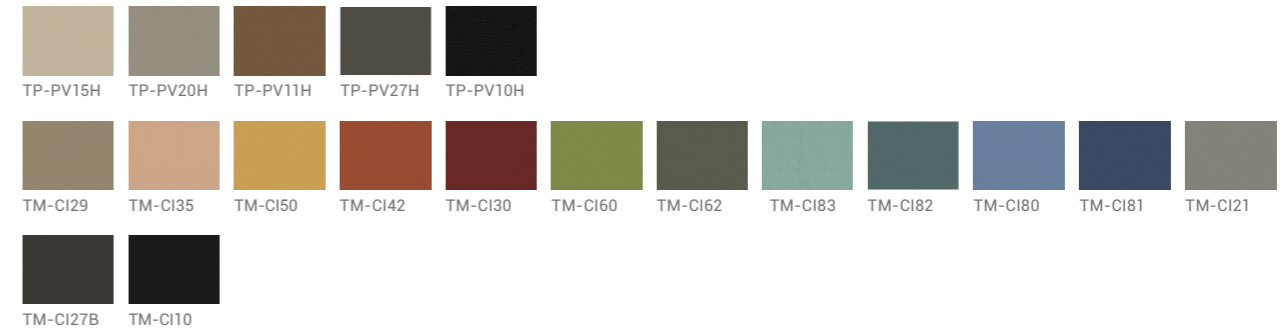

Materials

Frame / Base / Armrest

Seat Cushion