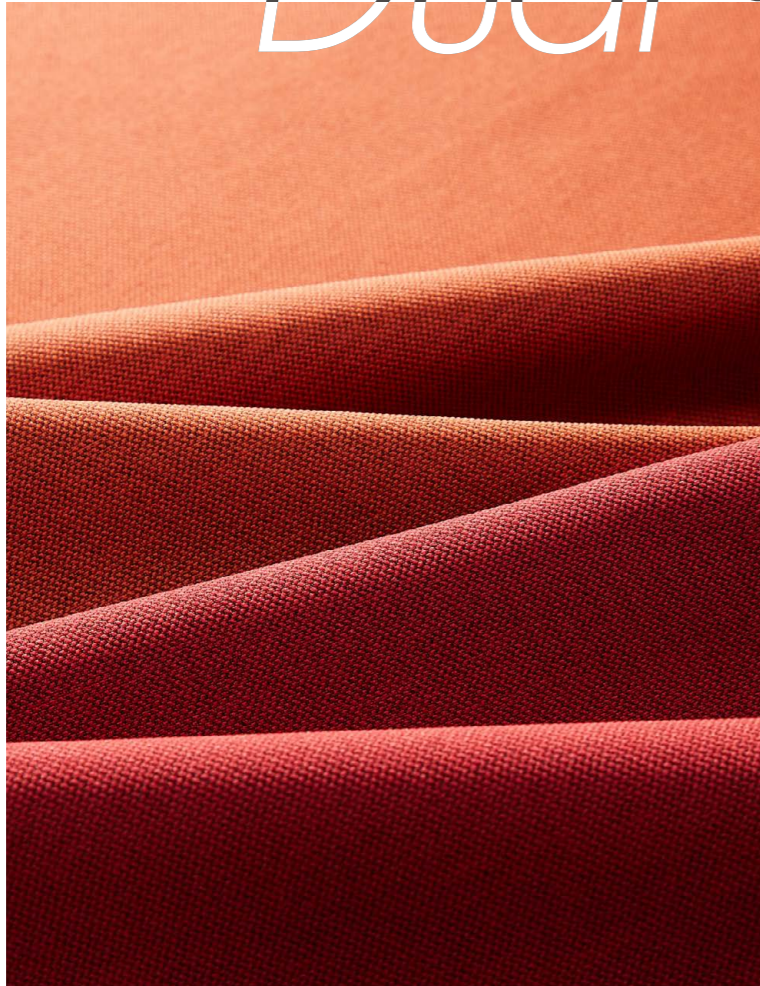

Dual - color

Beauty Remains on Every Side

Coral orange meets deep crimson. The two-tone color delivers a modern look.