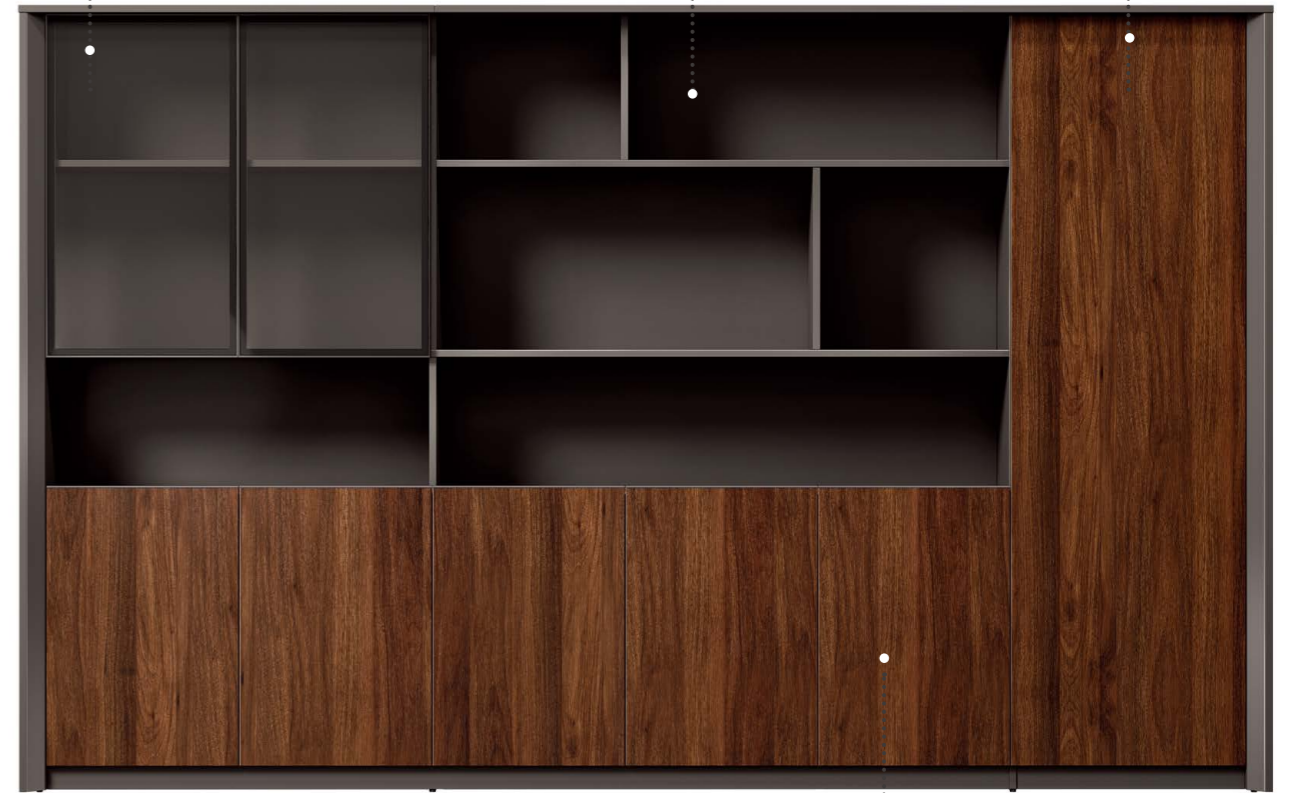

The pursuit of quality is revealed through details.

Kaleidoscope • Relaxation

Cold aluminum and warm wood veneer together create a dynamic space.

Executive series in white oak and meteor grey looks dainty and exquisite, a perfect match for the side cabinet.

Order • Freedom

Semi-open cabinet features both display and storage, highlighting the owner's passion for life, and a genteel manner.

Gray glass storage cabinet

Open display cabinet

Side wardrobe

Private file cabinet

Geometric matrix

03

Slender meeting table helps to create a formal atmosphere, and depicts the joy of peaceful negotiations.

We always take pride in and stand by craftsmanship.

Symmetrical flip-up wire boxes at both sides make sure no wire is exposed.