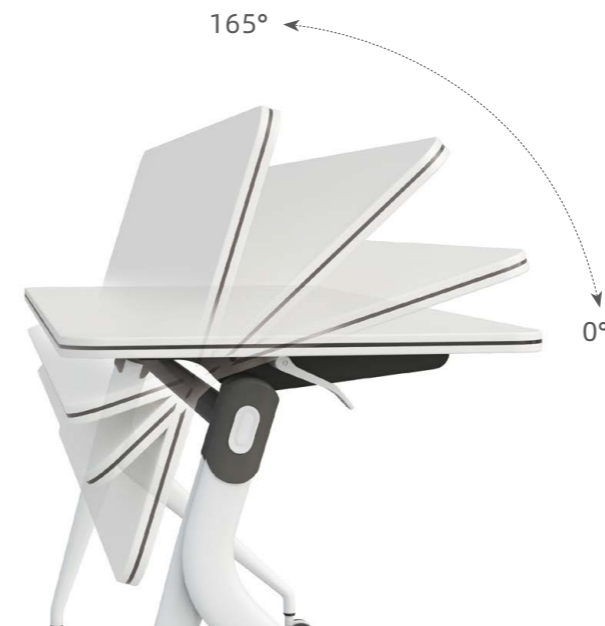

Compression without compromise
Optimize your real estate footprint through a practical folding control.