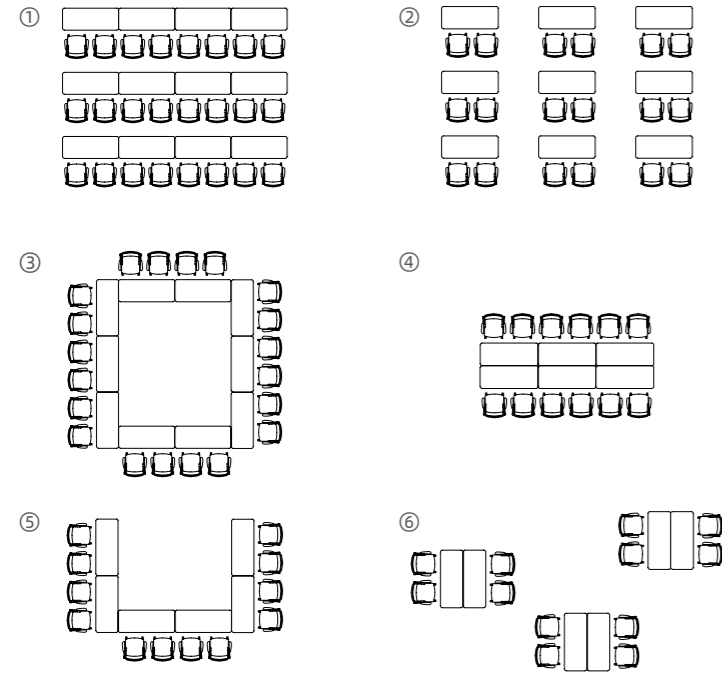

Mobile Whiteboard for Instant Creativity

The whiteboard features a 360° flip function, doubling the writing space, and also serves as an instant partition wall.

Spacious Gap to Avoid Hand-Pinching

Pen Holder with Whiteboard Limiter