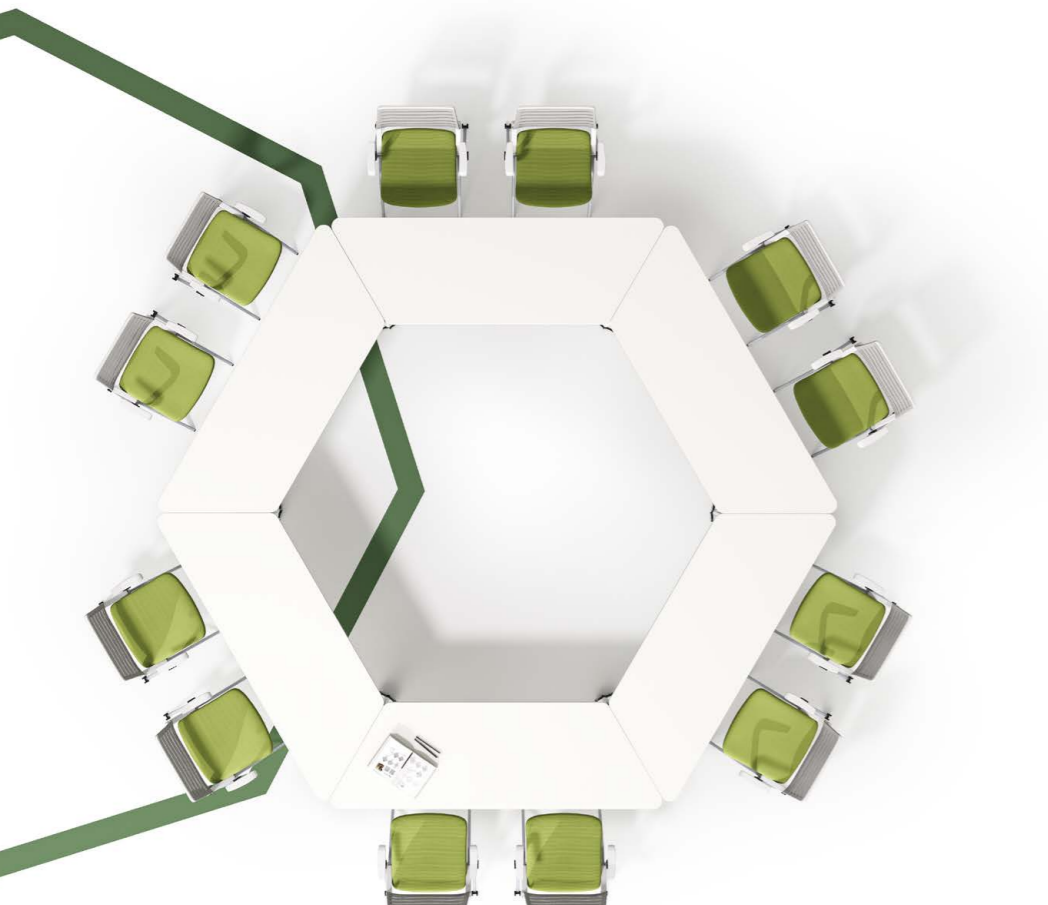

Mobile Whiteboard for Instant Creativity

The whiteboard features a 360° flip function, doubling the writing space, and also serves as an instant partition wall.

Spacious Gap to Avoid Hand-Pinching

Pen Holder with Whiteboard Limiter

The controller enables smooth transitions with a single touch. With a range of 820mm to 1050mm, it ensures optimal posture and comfort for all users.

Controller

Non-Slip Rack

V-shape seminar model

Say goodbye to the monotonous meeting spaces. 5 shapes of tabletops adapt to different meeting requirements and the unique V-shape minimizes visual distractions.

Rectangle-shape (with rounded corner)— training model

Rectangle-shape enables face-to-face communications and brings a collision of ideas. The rounded corner avoids bumps and enhances visual aesthetics.