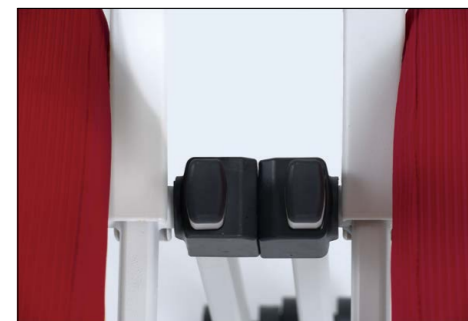

Arms / Diamond

People can have discussions at this space. The S-shaped chair back line follows the natural spine curve to offer proper support to you back. The lumbar support is hollow to be more breathable. The flexible universal castor is equipped under feet for easy turning around. Let discussion and communication happen anytime, anywhere.