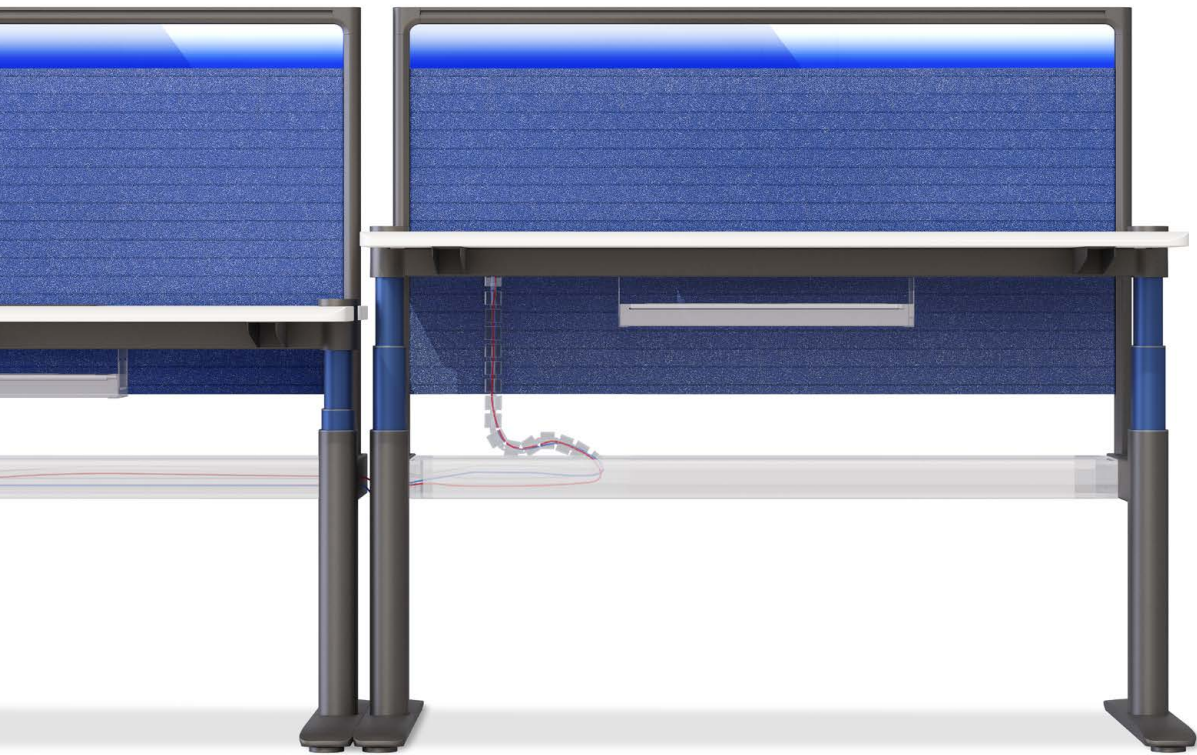

### Step 3

Pressing to lift to the set height, healthy working can be simply obtained.

The display area adopts OLED high-definition digital display screen, 360° visible without distortion; the touch area is a capacitive touch screen with sensing accuracy of up to 99%, making the operation clear at a glance and the response extremely fast and sensitive.

One-touch to adjust standing height (preference)

Up

Down

One-touch reset (to 750mm)

Network instructions, white light is connected, red light is off-line.

One-touch to adjust sitting height (preference)

Setting / OK button

### Leading the way Releasing "wire-free" space

The leading level of line management capability, with extra-wide line slots, achieves a super line overload up to 16 workplaces. With the use of serpentine tube and the bottom-up hidden alignment, there's no line interference but more spacious space under the desk.

The integrated flip-top desk box provides a temporary power supply module. Plug and unplug at you will, always full of power.

Narrow spaces can also be handled with ease. The single desk configuration fits closely to the wall and extends to make the best use of every inch of space.