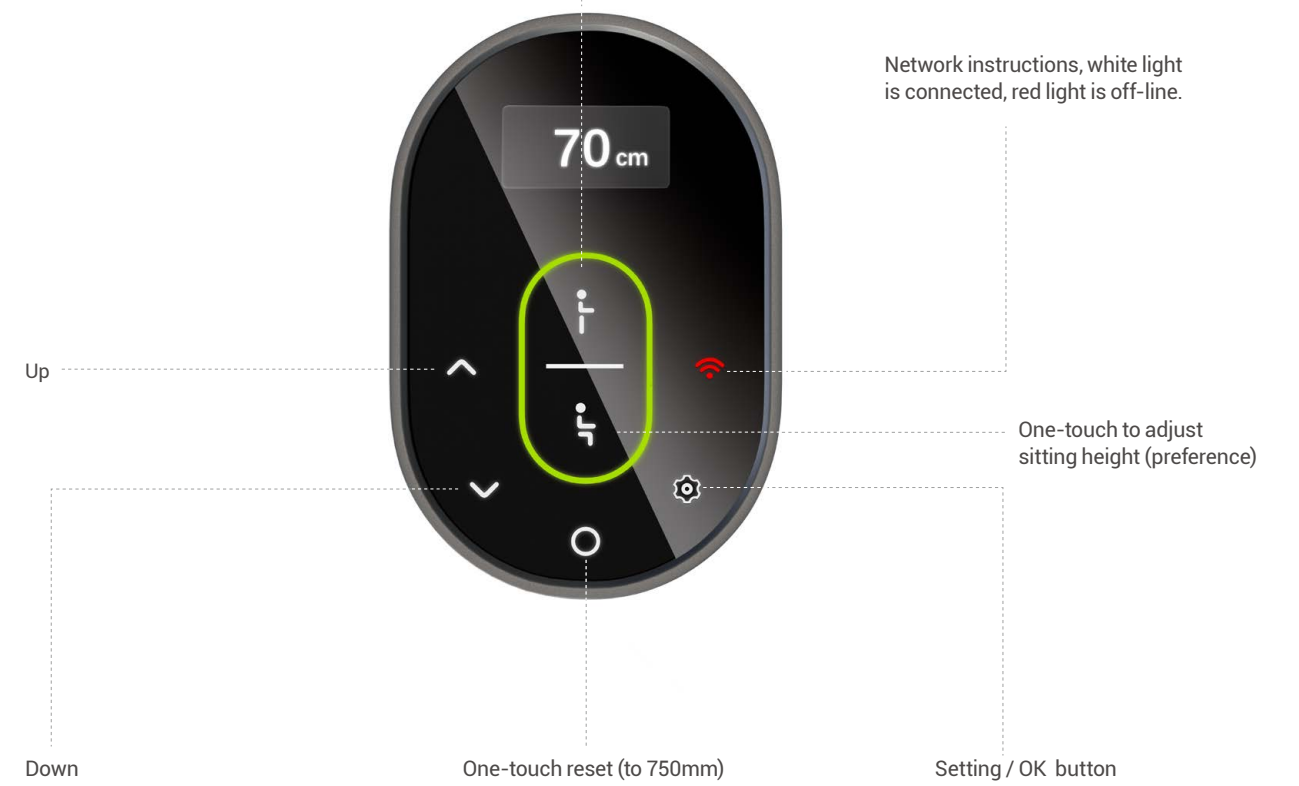

### Step 3

Pressing to lift to the set height, healthy working can be simply obtained.

The display area adopts OLED high-definition digital display screen, 360° visible without distortion; the touch area is a capacitive touch screen with sensing accuracy of up to 99%, making the operation clear at a glance and the response extremely fast and sensitive.

One-touch to adjust standing height (preference)

Up

Down

One-touch reset (to 750mm)

Network instructions, white light is connected, red light is off-line.

One-touch to adjust sitting height (preference)

Setting / OK button

### Leading the way Releasing "wire-free" space

The leading level of line management capability, with extra-wide line slots, achieves a super line overload up to 16 workplaces. With the use of serpentine tube and the bottom-up hidden alignment, there's no line interference but more spacious space under the desk.