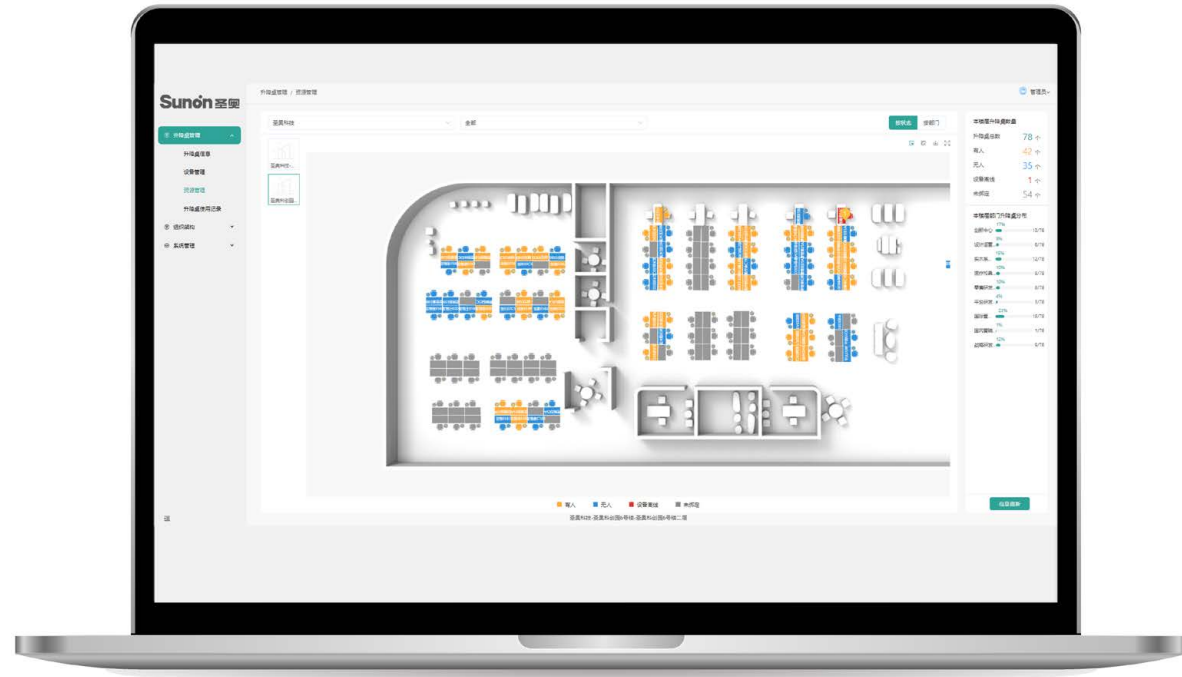

### Going beyond, Boundaryless of space

The leading level of line management capability, with extra-wide line slots, achieves a super line overload up to 8 workplaces. With the use of serpentine tube and the bottom-up hidden alignment, there's no line interference but more spacious space under the desk.