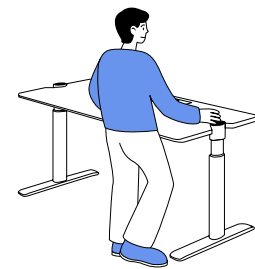

### Step 3

Pressing to lift to the set height, healthy working can be simply obtained.

The display area adopts OLED high-definition digital display screen, 360° visible without distortion; the touch area is a capacitive touch screen with sensing accuracy of up to 99%, making the operation clear at a glance and the response extremely fast and sensitive.