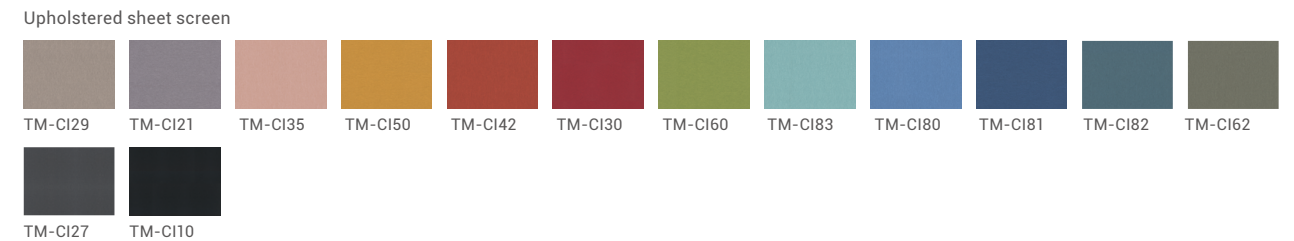

Material

Desktop/Side cabinet top board   Modesty panel   Desk understructure/Babinet body/Connection part/
Cable management column/side modesty panel