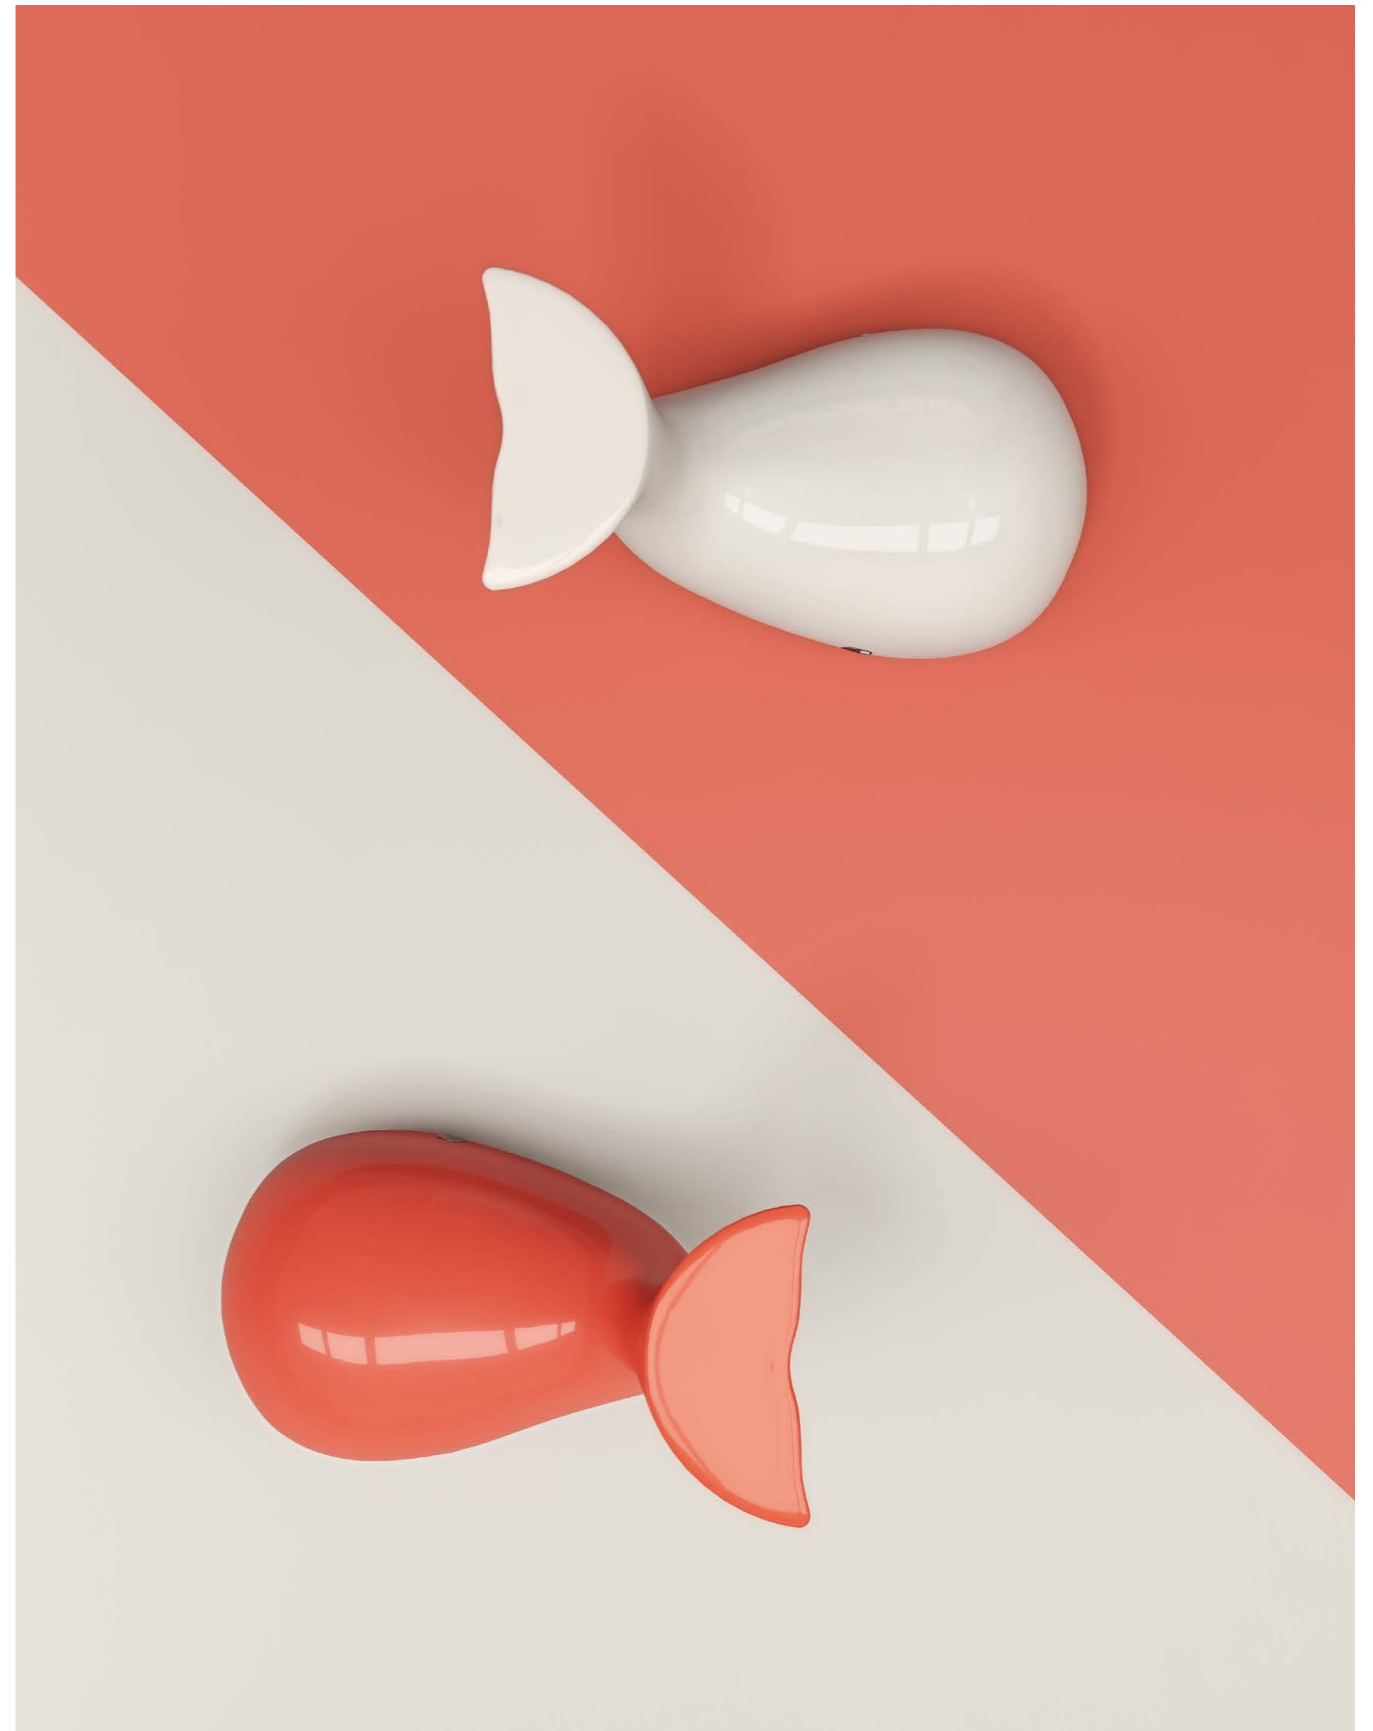

纤面娇娃

总不能一身刺地去拥抱所爱的人，
所以我光滑到像一颗刚脱了皮的果实。
FRP（玻璃钢）一体成型，
轻质高强、圆滑饱满、细腻可人、耐污抗腐……
原来，所谓的娇娃，
上得了厅堂，hold住会场，天生就具七分甜。

SAMU way of smooth

Hug me, and I am smoother than you can imagine, just like a shelled litchi. The whole piece is made of FRP (fiber reinforce plastic) through injection moulding, endowing me with high strength and relatively light weight. Fine and smooth surface allows strong resistance to fouling and corrosion. For leisure and entertainment, in the living room or offices, SAMU always surprises you.