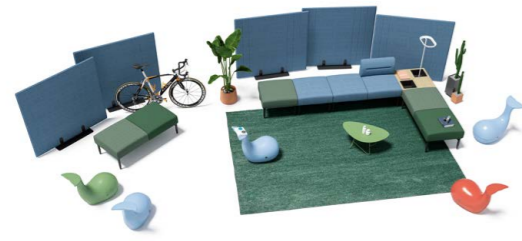

鱼你同趣

稀罕有个伴，
一起出门晒晒太阳。
雨露均沾，成全下生活的诗和远方。
看那橙、蓝、白、绿，青春活力，
不争 c 位，却能一抹点睛。

SAMU fun for you

It is always nicer to have company when bathing in the sunlight. With orange, blue, white, and green colors, SAMU represents youth and vitality and will accompany you on the trip to better working and living.